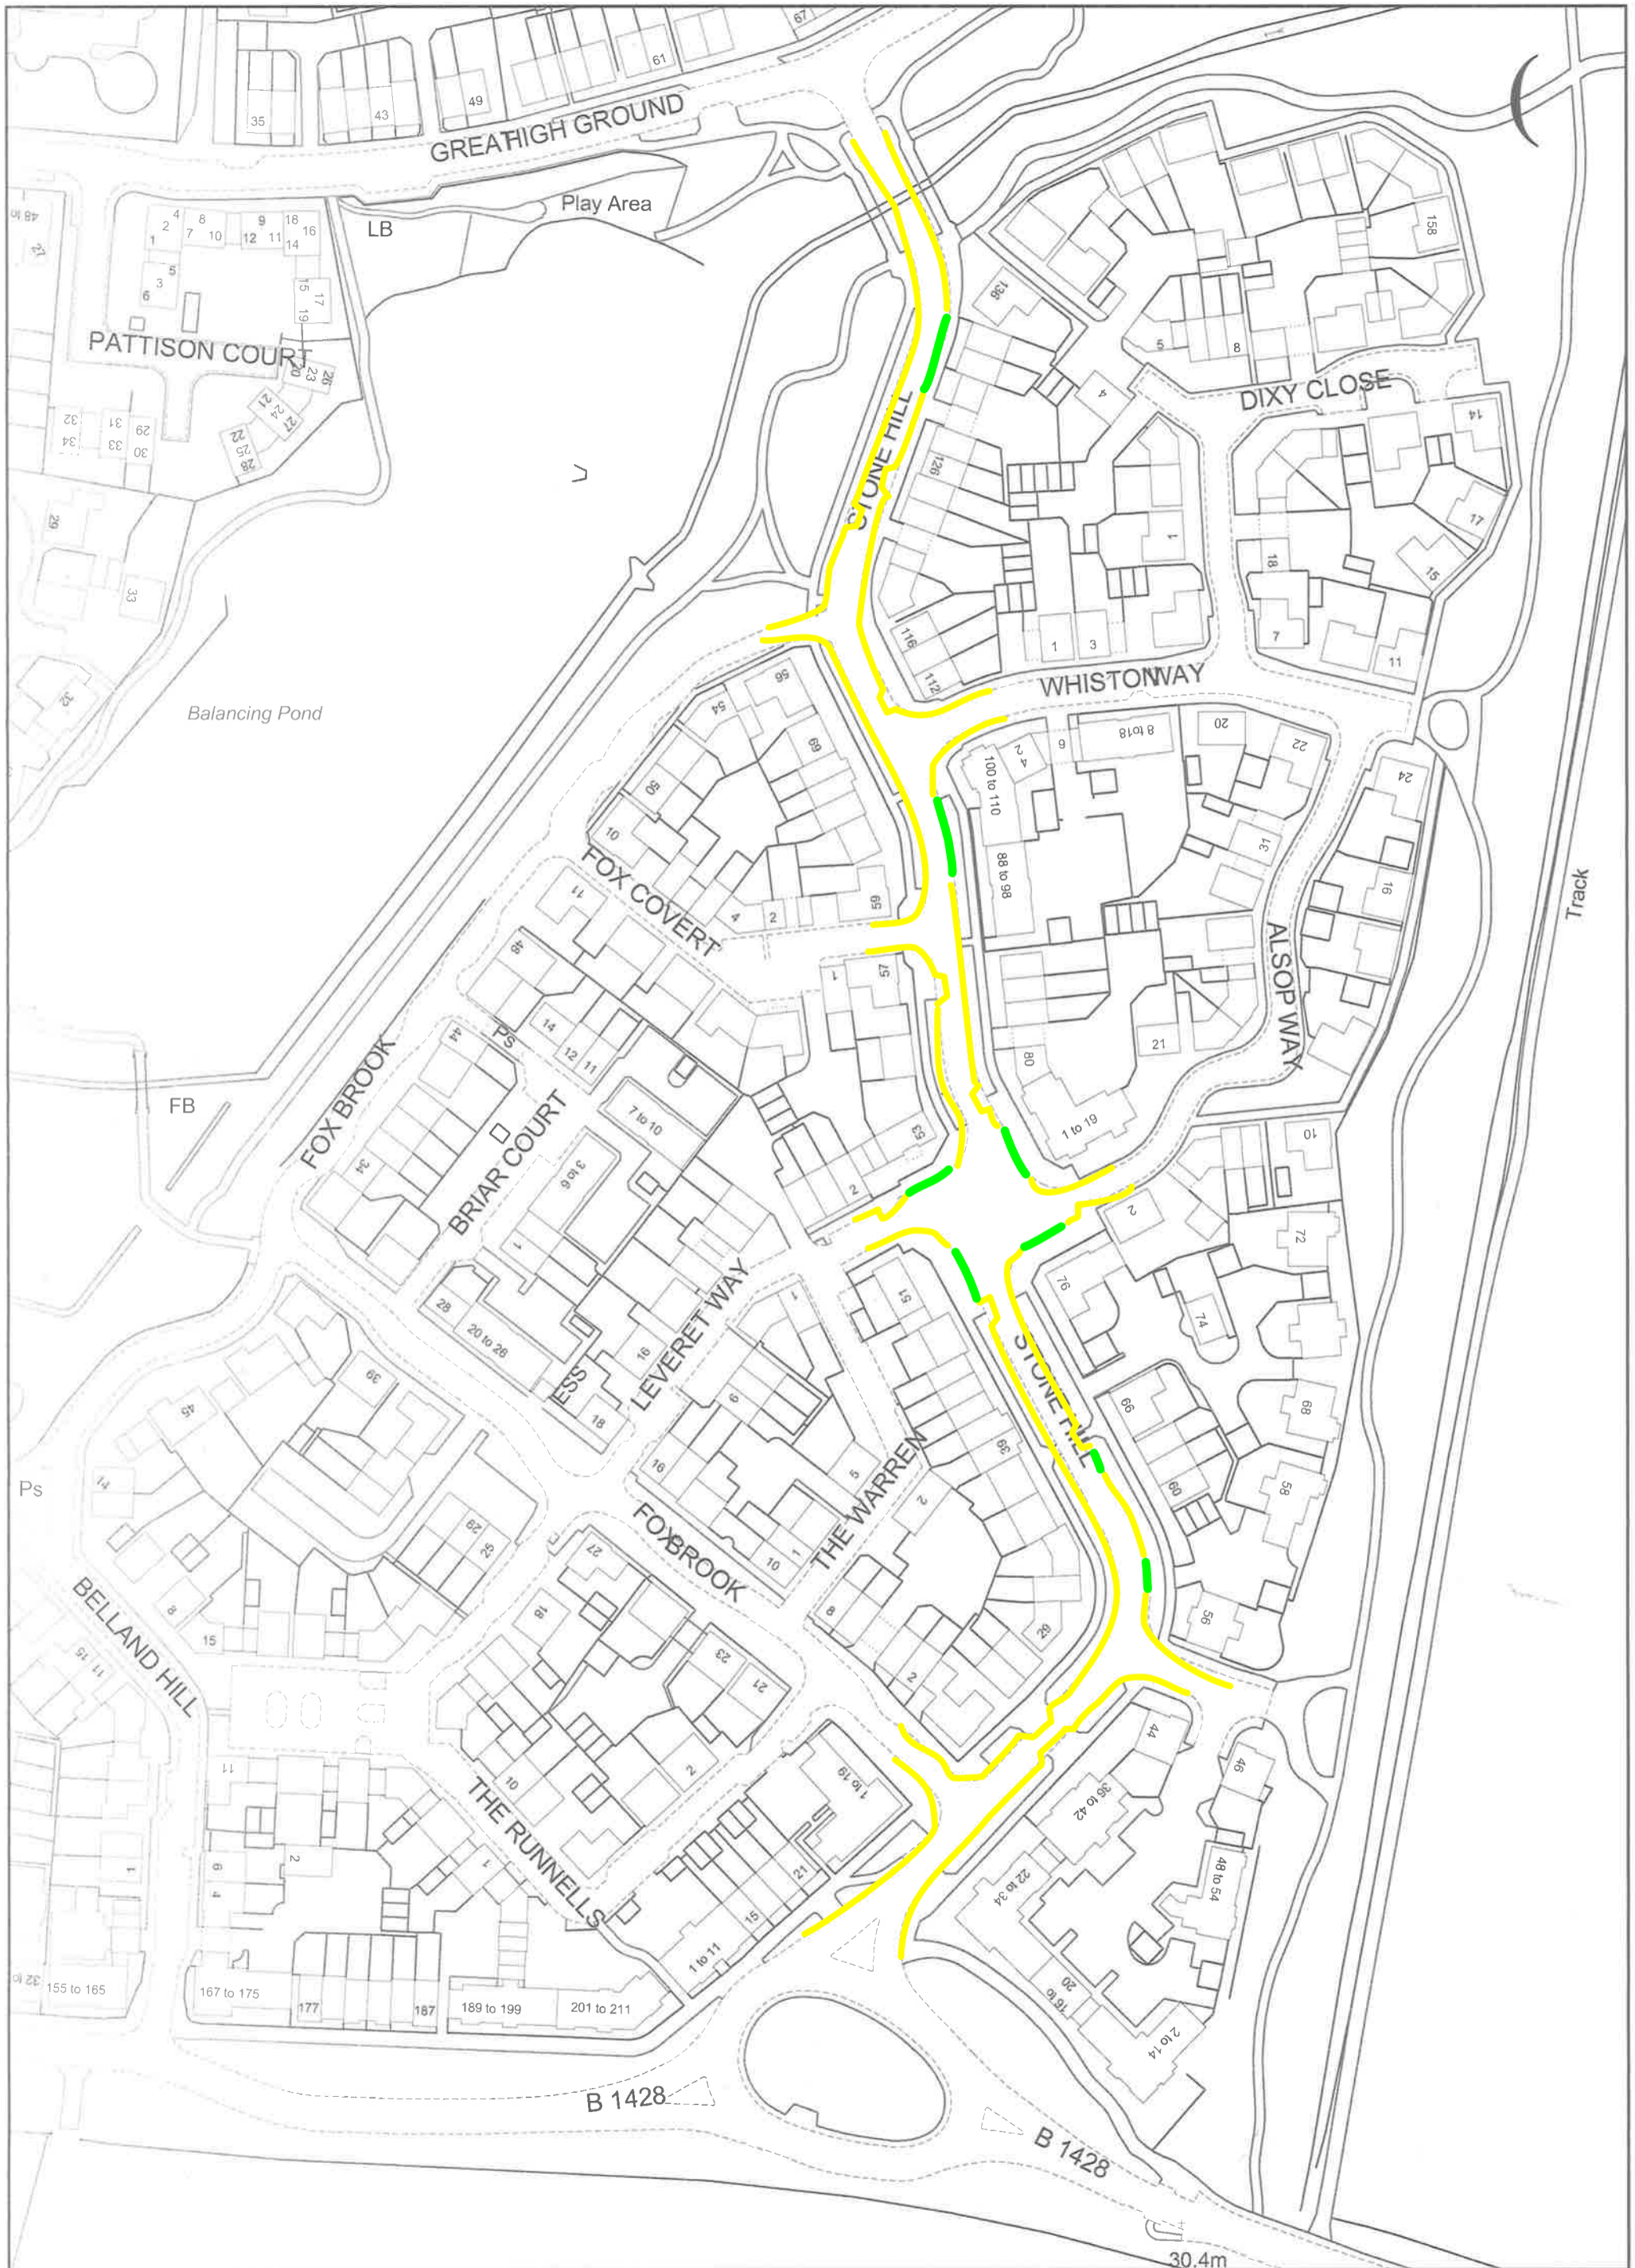

- no restrictions
- double yellow lines

-  no restrictions
-  double yellow lines

- no restrictions
- double yellow lines
- 1-2 hour maximum stay (Kester Way and Station Square)