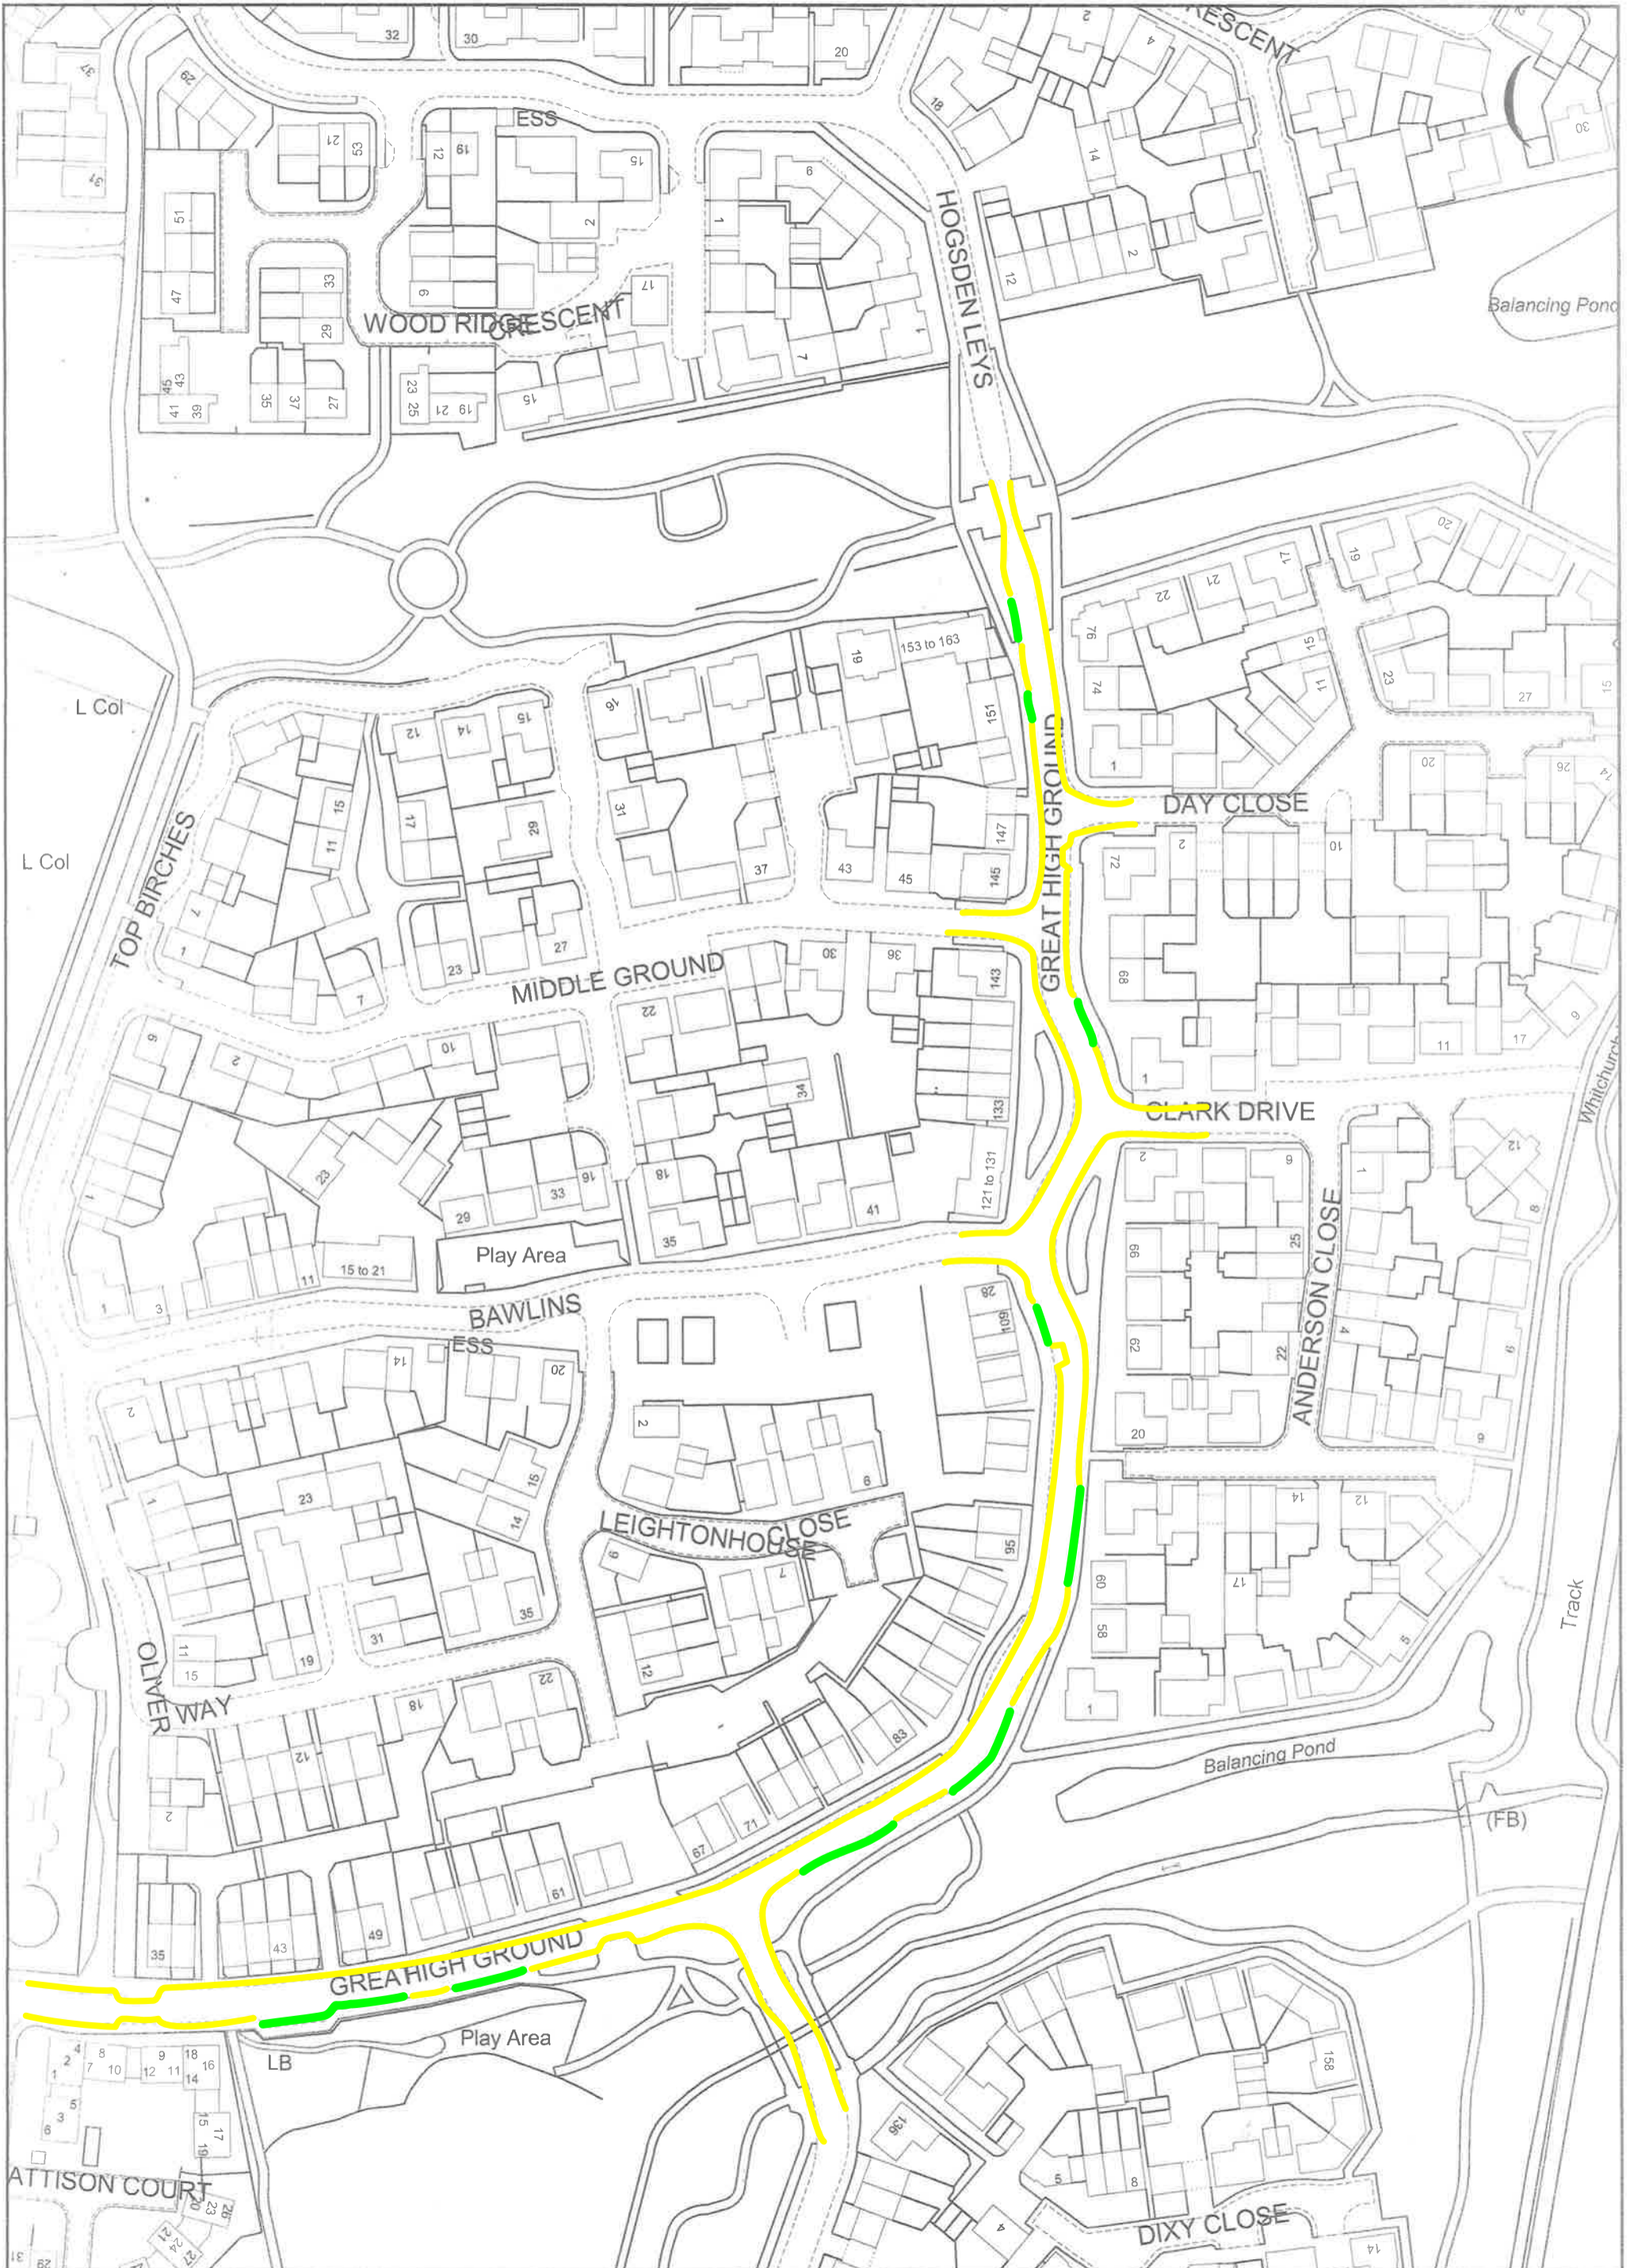

- no restrictions
- double yellow lines

-  no restrictions
-  double yellow lines

- no restrictions
- double yellow lines
- 1-2 hour maximum stay (Kester Way and Station Square)